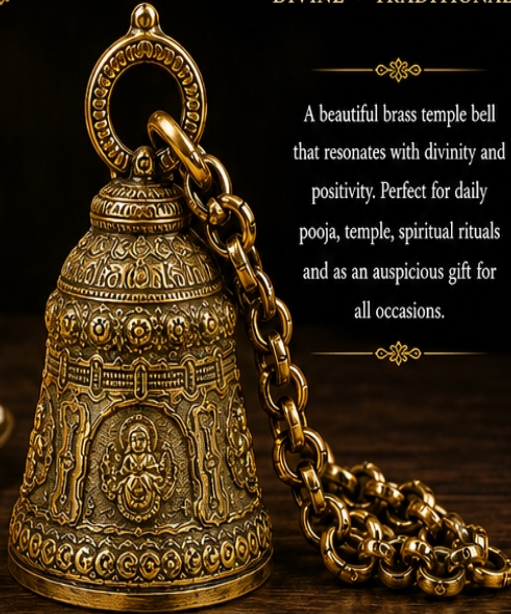

AVARIS
— ELEVATING SACRED GIFTING —

BRASS TEMPLE BELL

DIVINE • TRADITIONAL • AUSPICIOUS

A beautiful brass temple bell that resonates with divinity and positivity. Perfect for daily pooja, temple, spiritual rituals and as an auspicious gift for all occasions.

SIZE & WEIGHT

HEIGHT
5 INCH
(12.7 CM APPROX)

DIAMETER
3 INCH
(7.6 CM APPROX)

WEIGHT
1.2 KG
(1200 GM APPROX)

MATERIAL
HIGH QUALITY BRASS

MULTI ANGLE VIEWS